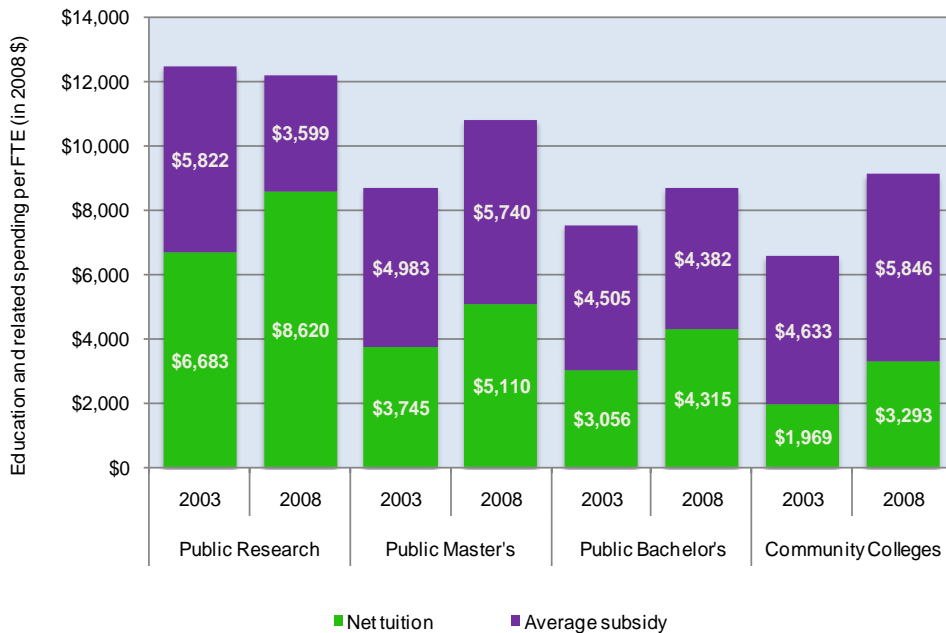

# West Virginia

Average education and related spending per FTE student in West Virginia, 2003 and 2008

Total number of students enrolled at public and private postsecondary institutions:

West Virginia: 119,462  
United States: 18,584,201

Percentage of students enrolled in public institutions:

West Virginia: 75%  
United States: 72%

Distribution of enrollments at public institutions:

	WV	U.S.
Research:	31%	28%
Master's:	15%	19%
Bachelor's:	28%	3%
Community Colleges:	12%	49%

## Average education and related costs per FTE student, student share, instruction share, and performance

	West Virginia				United States			
	Public Research	Public Master's	Public Bachelor's	Community Colleges	Public Research	Public Master's	Public Bachelor's	Community Colleges
<b>Education and related costs per FTE student</b>								
2008	\$12,219	\$10,850	\$8,697	\$9,139	\$15,619	\$12,185	\$12,925	\$10,396
Change from 2003-2008	-2%	24%	15%	38%	10%	7%	9%	8%
<b>Net tuition share of education and related costs</b>								
2008	71%	47%	49%	36%	50%	47%	45%	31%
Percentage-point change from 2003-2008	18	4	8	7	6	7	7	3
<b>Instruction share of education and related costs</b>								
2008	62%	63%	51%	59%	62%	52%	48%	50%
Percentage-point change from 2003-2008	1	2	-1	10	-1	-1	-1	-1
<b>Completions per 100 FTE students</b>								
2008	23	22	18	38	25	24	20	26
Change from 2003-2008	0	2	2	16	1	1	1	3
<b>Education and related spending per completion</b>								
2008	\$53,388	\$48,727	\$47,775	\$41,621	\$62,654	\$54,252	\$67,896	\$45,949
Change from 2003-2008	-2%	13%	6%	13%	3%	3%	4%	-4%