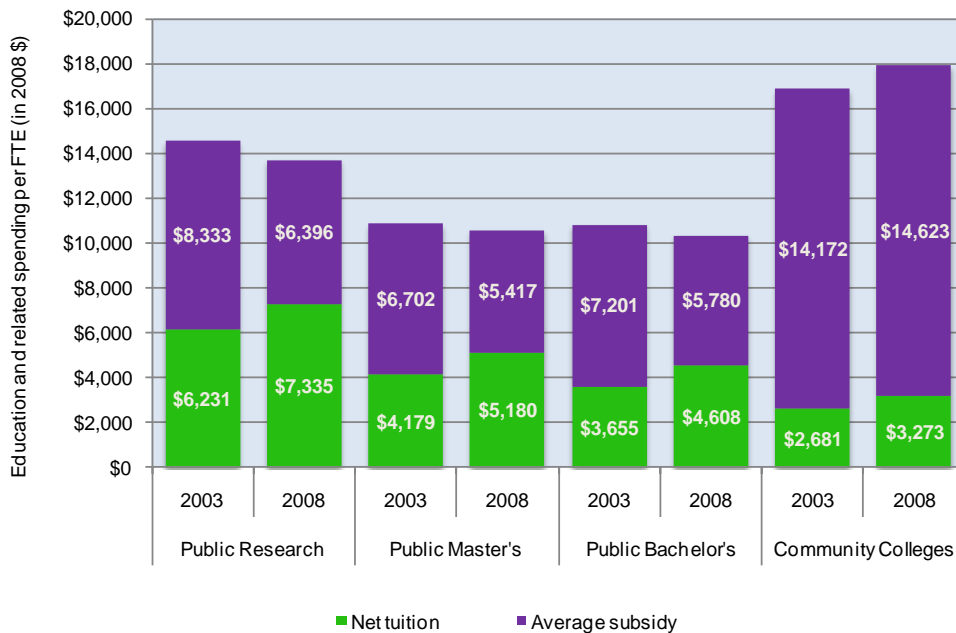

# Wisconsin

Average education and related spending per FTE student in Wisconsin, 2003 and 2008

Total number of students enrolled at public and private postsecondary institutions:

Wisconsin: 346,540  
United States: 18,584,201