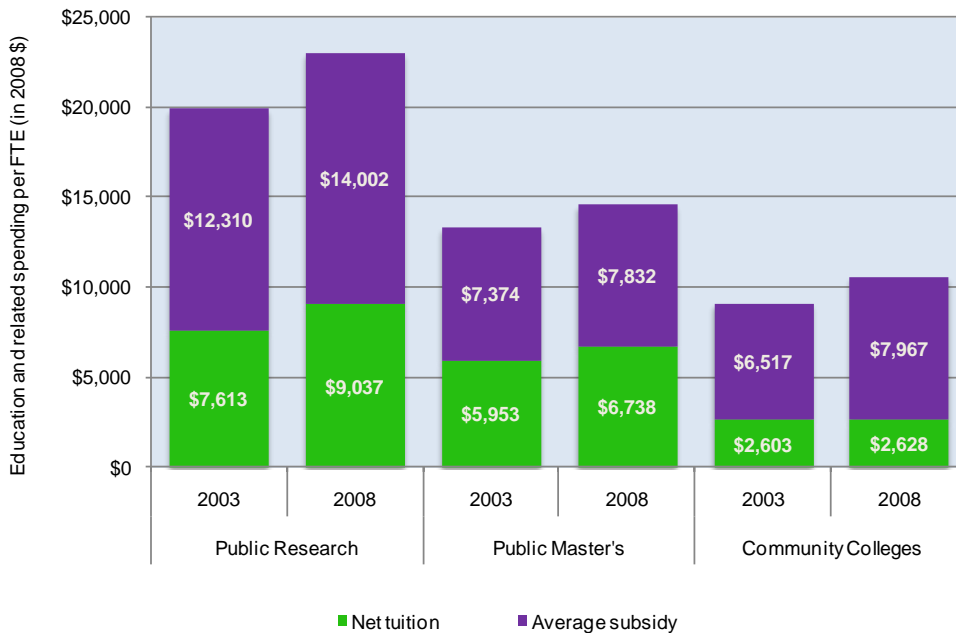

Washington

Average education and related spending per FTE student in Washington, 2003 and 2008

Total number of students enrolled at public and private postsecondary institutions:

Washington: 357,337
United States: 18,584,201