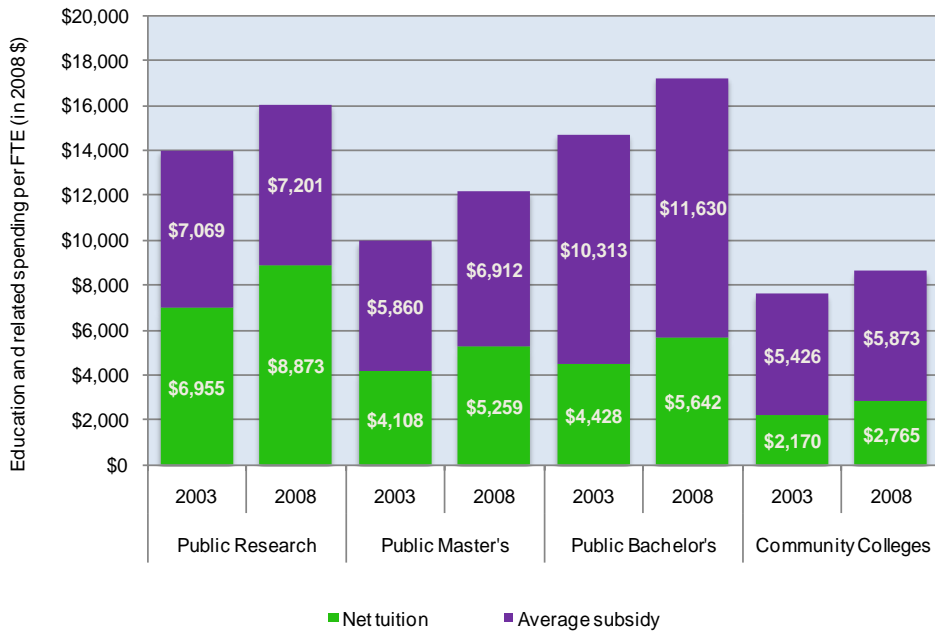

Virginia

Average education and related spending per FTE student in Virginia, 2003 and 2008

Total number of students enrolled at public and private postsecondary institutions:

Virginia: 483,327
United States: 18,584,201

Average education and related costs per FTE student, student share, instruction share, and performance

	Virginia				United States			
	Public Research	Public Master's	Public Bachelor's	Community Colleges	Public Research	Public Master's	Public Bachelor's	Community Colleges
Education and related costs per FTE student								
2008	\$16,074	\$12,170	\$17,272	\$8,638	\$15,619	\$12,185	\$12,925	\$10,396
Change from 2003-2008	15%	22%	17%	14%	10%	7%	9%	8%
Net tuition share of education and related costs								
2008	55%	44%	35%	33%	50%	47%	45%	31%
Percentage-point change from 2003-2008	6	2	2	3	6	7	7	3
Instruction share of education and related costs								
2008	65%	55%	45%	52%	62%	52%	48%	50%
Percentage-point change from 2003-2008	-4	0	-4	-1	-1	-1	-1	-1
Completions per 100 FTE students								
2008	28	23	19	22	25	24	20	26
Change from 2003-2008	1	1	1	1	1	1	1	3
Education and related spending per completion								
2008	\$58,588	\$55,789	\$87,896	\$42,115	\$62,654	\$54,252	\$67,896	\$45,949
Change from 2003-2008	7%	17%	16%	8%	3%	3%	4%	-4%