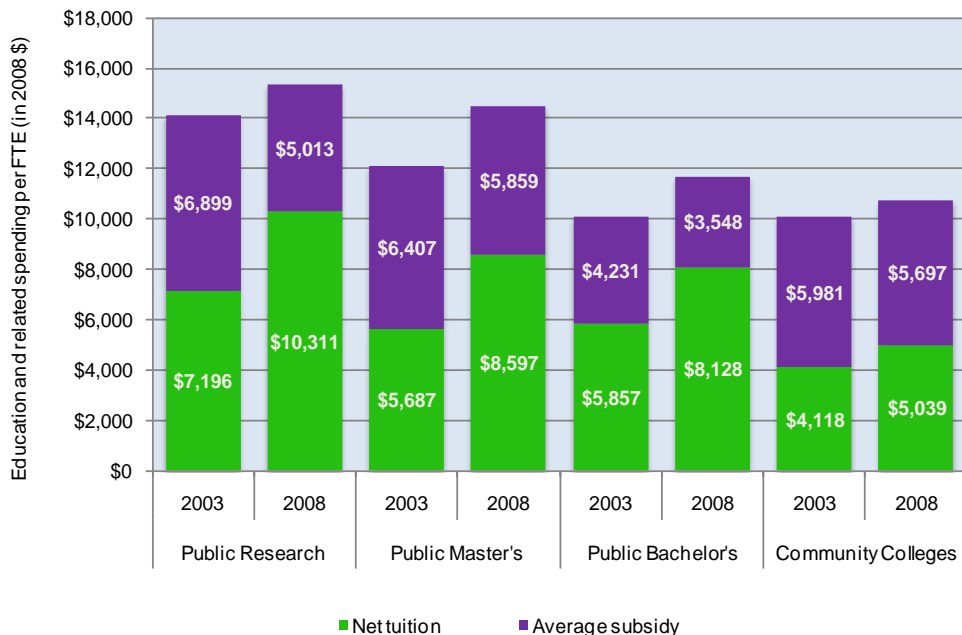

South Carolina

Average education and related spending per FTE student in South Carolina, 2003 and 2008

Total number of students enrolled at public and private postsecondary institutions:

South Carolina: 224,133
United States: 18,584,201

Percentage of students enrolled in public institutions:

South Carolina: 81%
United States: 72%

Distribution of enrollments at public institutions:

	SC	U.S.
Research:	28%	28%
Master's:	14%	19%
Bachelor's:	10%	3%
Community Colleges:	47%	49%

Average education and related costs per FTE student, student share, instruction share, and performance

	South Carolina				United States			
	Public Research	Public Master's	Public Bachelor's	Community Colleges	Public Research	Public Master's	Public Bachelor's	Community Colleges
Education and related costs per FTE student								
2008	\$15,324	\$14,456	\$11,676	\$10,736	\$15,619	\$12,185	\$12,925	\$10,396
Change from 2003-2008	9%	20%	16%	6%	10%	7%	9%	8%
Net tuition share of education and related costs								
2008	67%	62%	70%	48%	50%	47%	45%	31%
Percentage-point change from 2003-2008	15	13	12	7	6	7	7	3
Instruction share of education and related costs								
2008	60%	46%	46%	49%	62%	52%	48%	50%
Percentage-point change from 2003-2008	-1	-1	-6	1	-1	-1	-1	-1
Completions per 100 FTE students								
2008	22	22	19	25	25	24	20	26
Change from 2003-2008	-2	1	1	1	1	1	1	3
Education and related spending per completion								
2008	\$72,652	\$65,051	\$62,133	\$48,284	\$62,654	\$54,252	\$67,896	\$45,949
Change from 2003-2008	22%	13%	12%	8%	3%	3%	4%	-4%