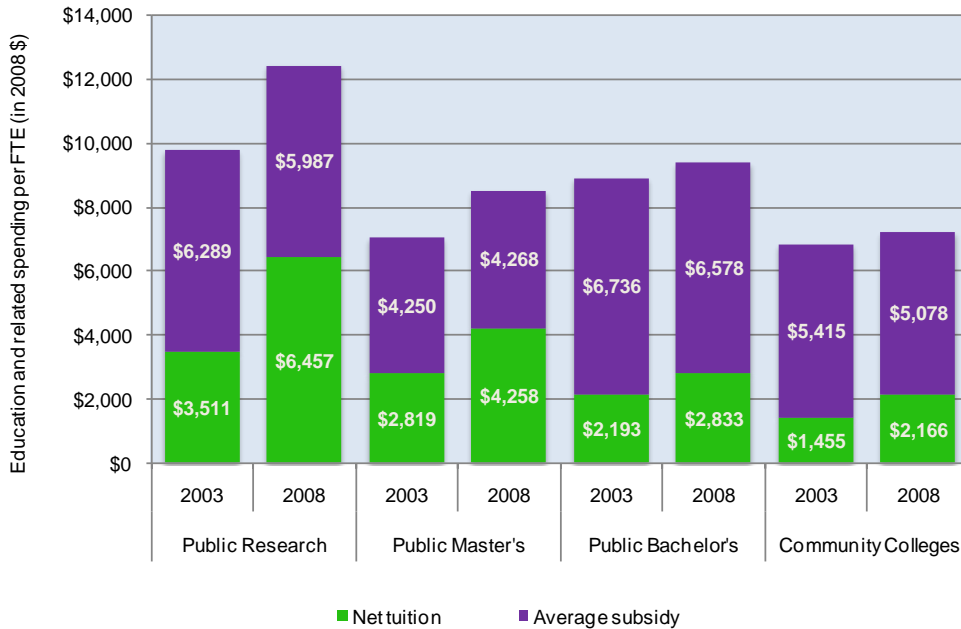

Oklahoma

Average education and related spending per FTE student in Oklahoma, 2003 and 2008

Total number of students enrolled at public and private postsecondary institutions:

Oklahoma: 227,282
United States: 18,584,201

Average education and related costs per FTE student, student share, instruction share, and performance

	Oklahoma				United States			
	Public Research	Public Master's	Public Bachelor's	Community Colleges	Public Research	Public Master's	Public Bachelor's	Community Colleges
Education and related costs per FTE student								
2008	\$12,445	\$8,526	\$9,411	\$7,244	\$15,619	\$12,185	\$12,925	\$10,396
Change from 2003-2008	27%	21%	5%	5%	10%	7%	9%	8%
Net tuition share of education and related costs								
2008	52%	50%	31%	31%	50%	47%	45%	31%
Percentage-point change from 2003-2008	16	10	6	9	6	7	7	3
Instruction share of education and related costs								
2008	66%	64%	47%	53%	62%	52%	48%	50%
Percentage-point change from 2003-2008	-4	-1	-4	-2	-1	-1	-1	-1
Completions per 100 FTE students								
2008	25	22	18	20	25	24	20	26
Change from 2003-2008	3	2	0	-1	1	1	1	3
Education and related spending per completion								
2008	\$49,254	\$38,641	\$53,789	\$36,402	\$62,654	\$54,252	\$67,896	\$45,949
Change from 2003-2008	9%	11%	2%	6%	3%	3%	4%	-4%