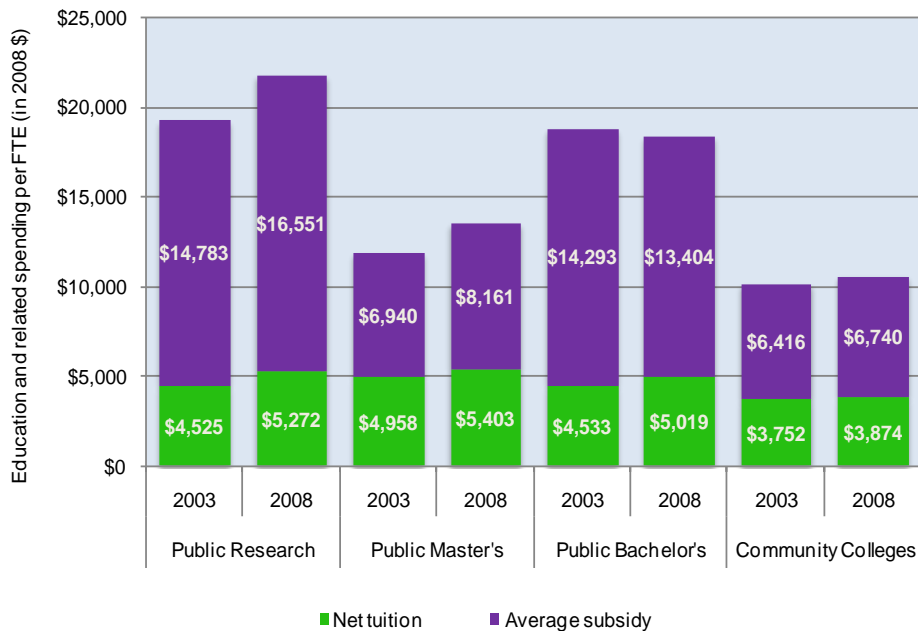

New York

Average education and related spending per FTE student in New York, 2003 and 2008

Total number of students enrolled at public and private postsecondary institutions:

New York: 1,240,522
United States: 18,584,201