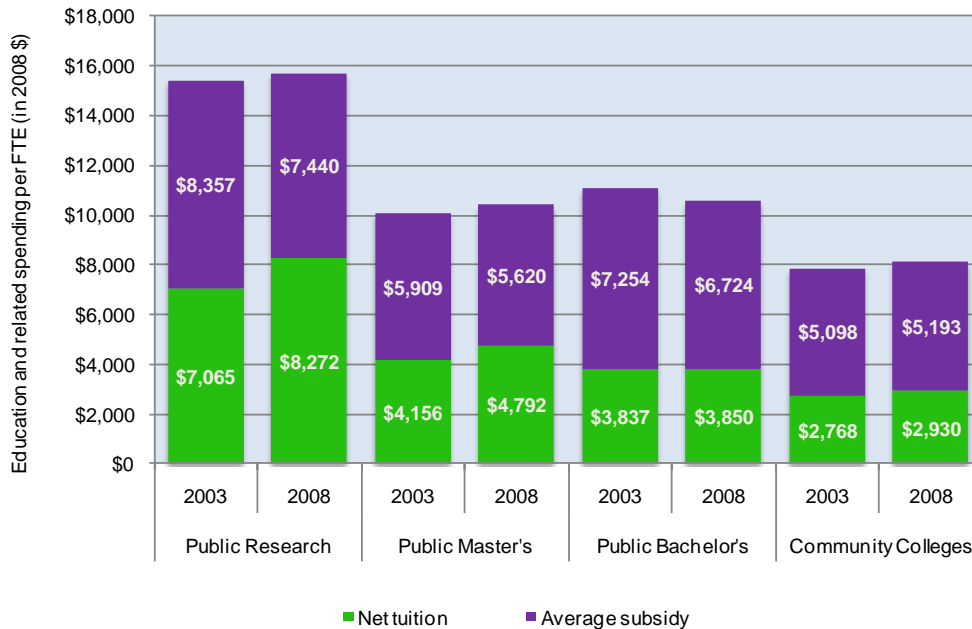

# Missouri

Average education and related spending per FTE student in Missouri, 2003 and 2008

Total number of students enrolled at public and private postsecondary institutions:

Missouri: 390,644  
United States: 18,584,201