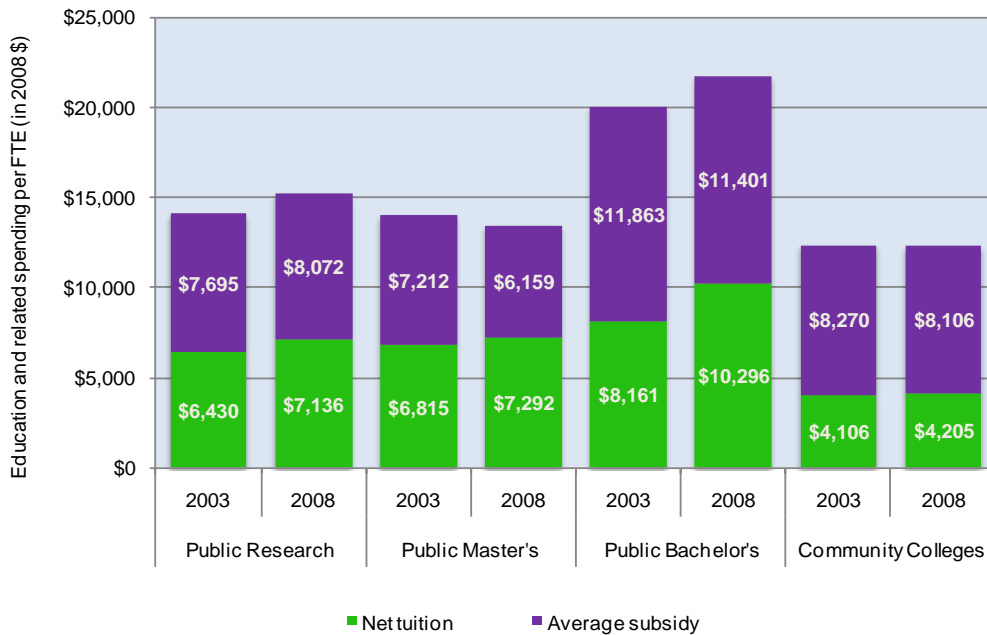

Maryland

Average education and related spending per FTE student in Maryland, 2003 and 2008

Total number of students enrolled at public and private postsecondary institutions:

Maryland: 338,377
United States: 18,584,201