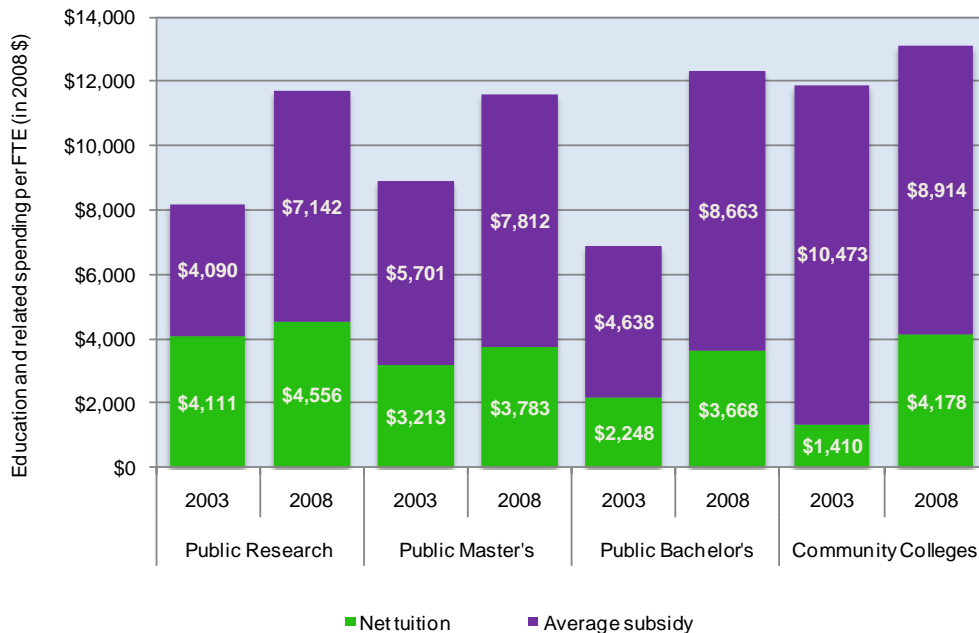

Louisiana

Average education and related spending per FTE student in Louisiana, 2003 and 2008

Total number of students enrolled at public and private postsecondary institutions:

Louisiana: 235,654
United States: 18,584,201