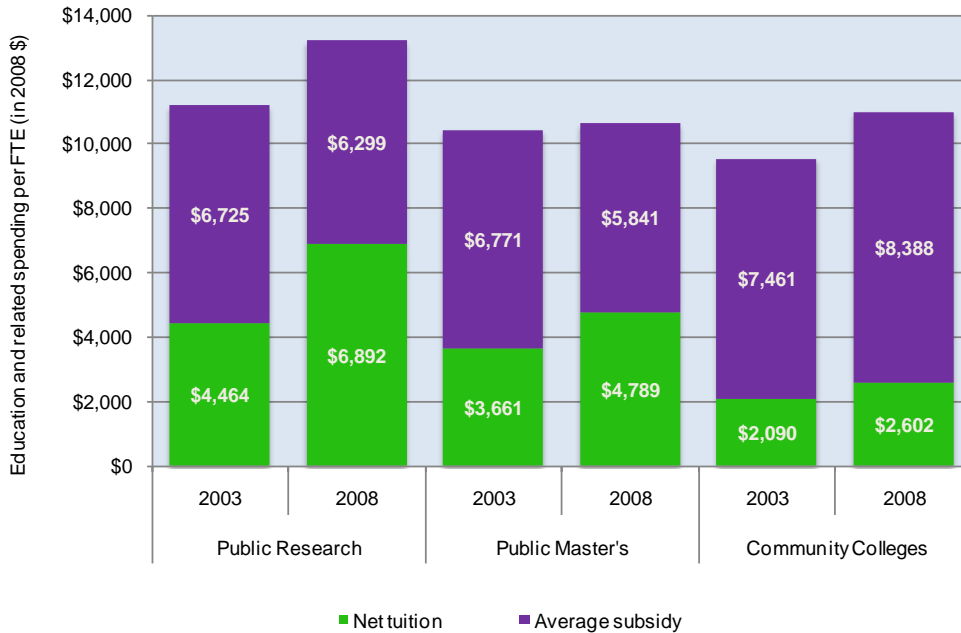

Kansas

Average education and related spending per FTE student in Kansas, 2003 and 2008

Total number of students enrolled at public and private postsecondary institutions:

Kansas: 199,560
United States: 18,584,201