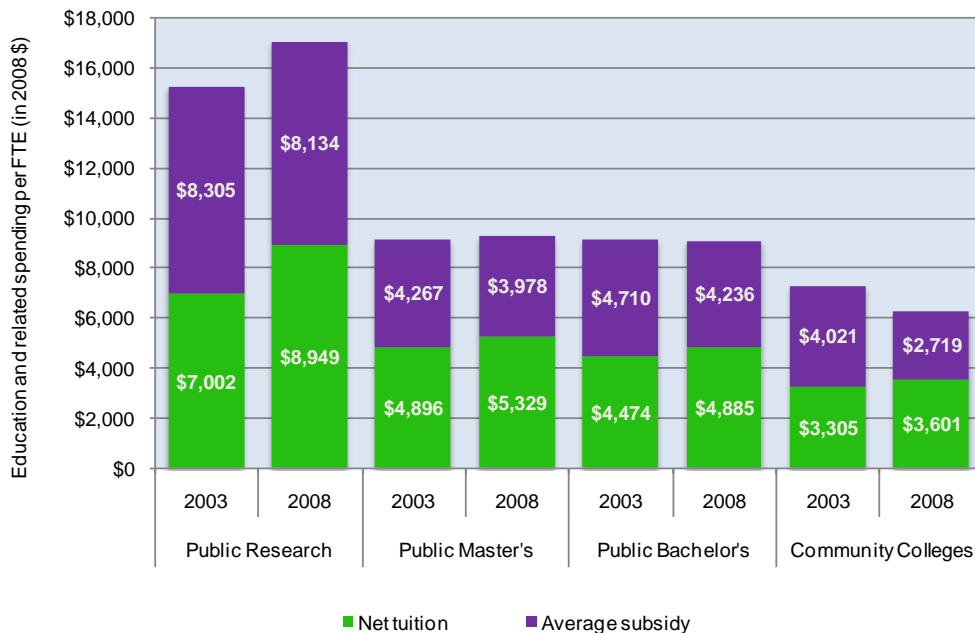

Indiana

Average education and related spending per FTE student in Indiana, 2003 and 2008

Total number of students enrolled at public and private postsecondary institutions:

Indiana: 383,011
United States: 18,584,201