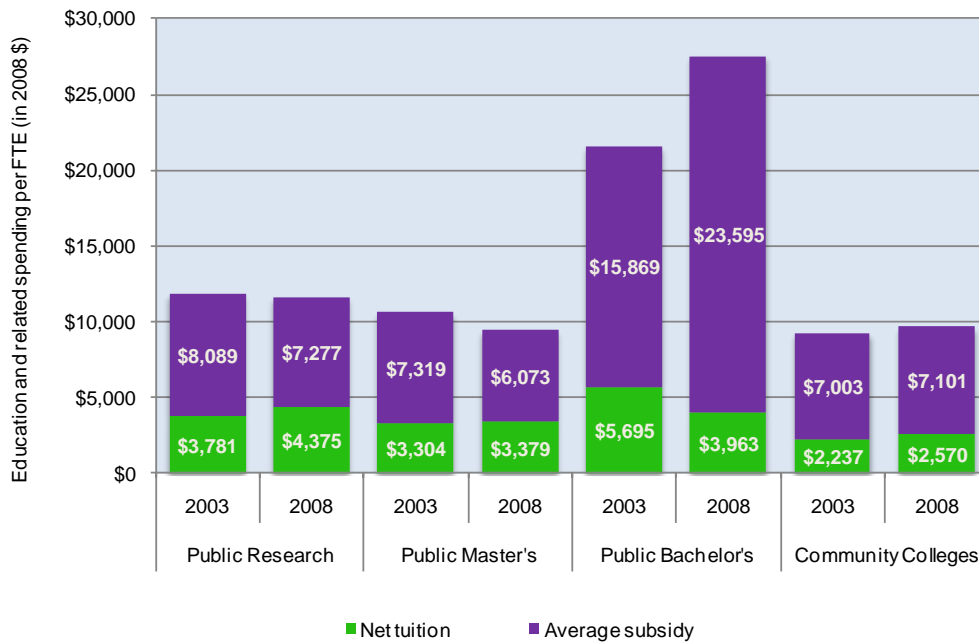

# Florida

Average education and related spending per FTE student in Florida, 2003 and 2008

Total number of students enrolled at public and private postsecondary institutions:

Florida: 967,961  
United States: 18,584,201