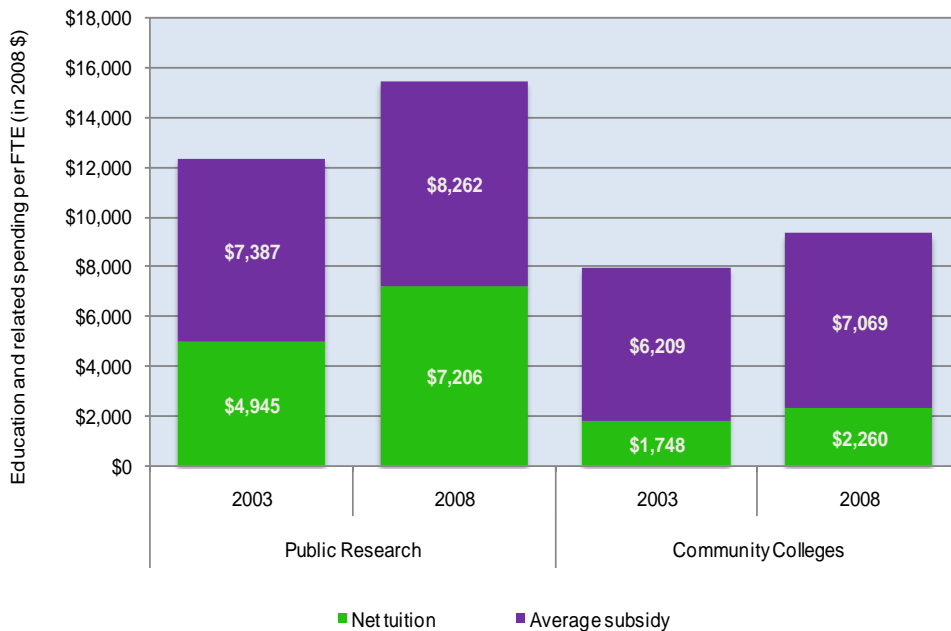

# Arizona

Average education and related spending per FTE student in Arizona, 2003 and 2008

Total number of students enrolled at public and private postsecondary institutions:

Arizona: 637,491  
United States: 18,584,201

## Average education and related costs per FTE student, student share, instruction share, and performance

	Arizona				United States			
	Public Research	Public Master's	Public Bachelor's	Community Colleges	Public Research	Public Master's	Public Bachelor's	Community Colleges
<b>Education and related costs per FTE student</b>								
2008	\$15,468	n/a	n/a	\$9,328	\$15,619	\$12,185	\$12,925	\$10,396
Change from 2003-2008	25%	n/a	n/a	17%	10%	7%	9%	8%
<b>Net tuition share of education and related costs</b>								
2008	46%	n/a	n/a	26%	50%	47%	45%	31%
Percentage-point change from 2003-2008	6	n/a	n/a	3	6	7	7	3
<b>Instruction share of education and related costs</b>								
2008	62%	n/a	n/a	50%	62%	52%	48%	50%
Percentage-point change from 2003-2008	-3	n/a	n/a	-1	-1	-1	-1	-1
<b>Completions per 100 FTE students</b>								
2008	29	n/a	n/a	30	25	24	20	26
Change from 2003-2008	3	n/a	n/a	7	1	1	1	3
<b>Education and related spending per completion</b>								
2008	\$54,236	n/a	n/a	\$39,050	\$62,654	\$54,252	\$67,896	\$45,949
Change from 2003-2008	11%	n/a	n/a	-16%	3%	3%	4%	-4%