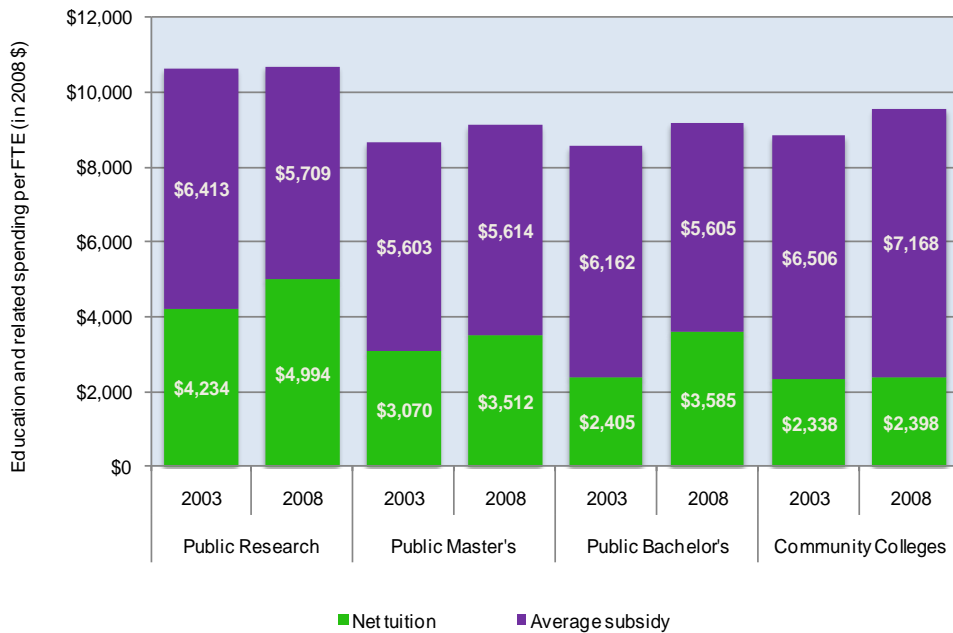

Arkansas

Average education and related spending per FTE student in Arkansas, 2003 and 2008

Total number of students enrolled at public and private postsecondary institutions:

Arkansas: 155,558
United States: 18,584,201