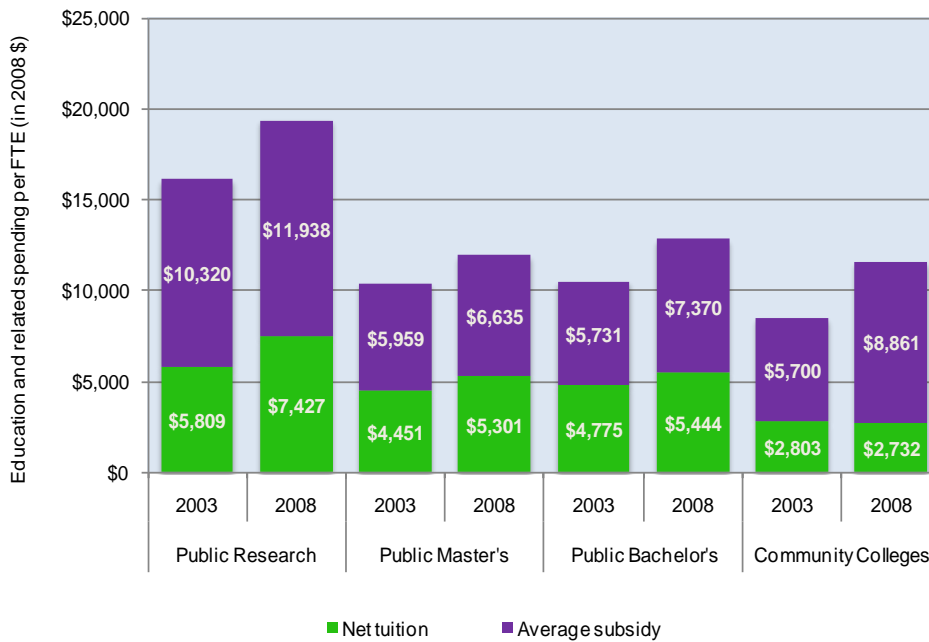

Alabama

Average education and related spending per FTE student in Alabama, 2003 and 2008

Total number of students enrolled at public and private postsecondary institutions:

Alabama: 269,429
United States: 18,584,201

Average education and related costs per FTE student, student share, instruction share, and performance

	Alabama				United States			
	Public Research	Public Master's	Public Bachelor's	Community Colleges	Public Research	Public Master's	Public Bachelor's	Community Colleges
Education and related costs per FTE student								
2008	\$19,365	\$11,937	\$12,813	\$11,592	\$15,619	\$12,185	\$12,925	\$10,396
Change from 2003-2008	20%	15%	22%	36%	10%	7%	9%	8%
Net tuition share of education and related costs								
2008	48%	47%	42%	26%	50%	47%	45%	31%
Percentage-point change from 2003-2008	6	2	-3	-10	6	7	7	3
Instruction share of education and related costs								
2008	59%	53%	55%	50%	62%	52%	48%	50%
Percentage-point change from 2003-2008	-8	2	1	1	-1	-1	-1	-1
Completions per 100 FTE students								
2008	23	22	37	24	25	24	20	26
Change from 2003-2008	0	0	-6	2	1	1	1	3
Education and related spending per completion								
2008	\$80,238	\$59,147	\$34,610	\$49,745	\$62,654	\$54,252	\$67,896	\$45,949
Change from 2003-2008	17%	19%	41%	25%	3%	3%	4%	-4%